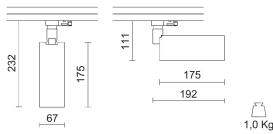

Perfetto Compact 18W
3000K CRI85

Design: Aria Design Team

IP 20